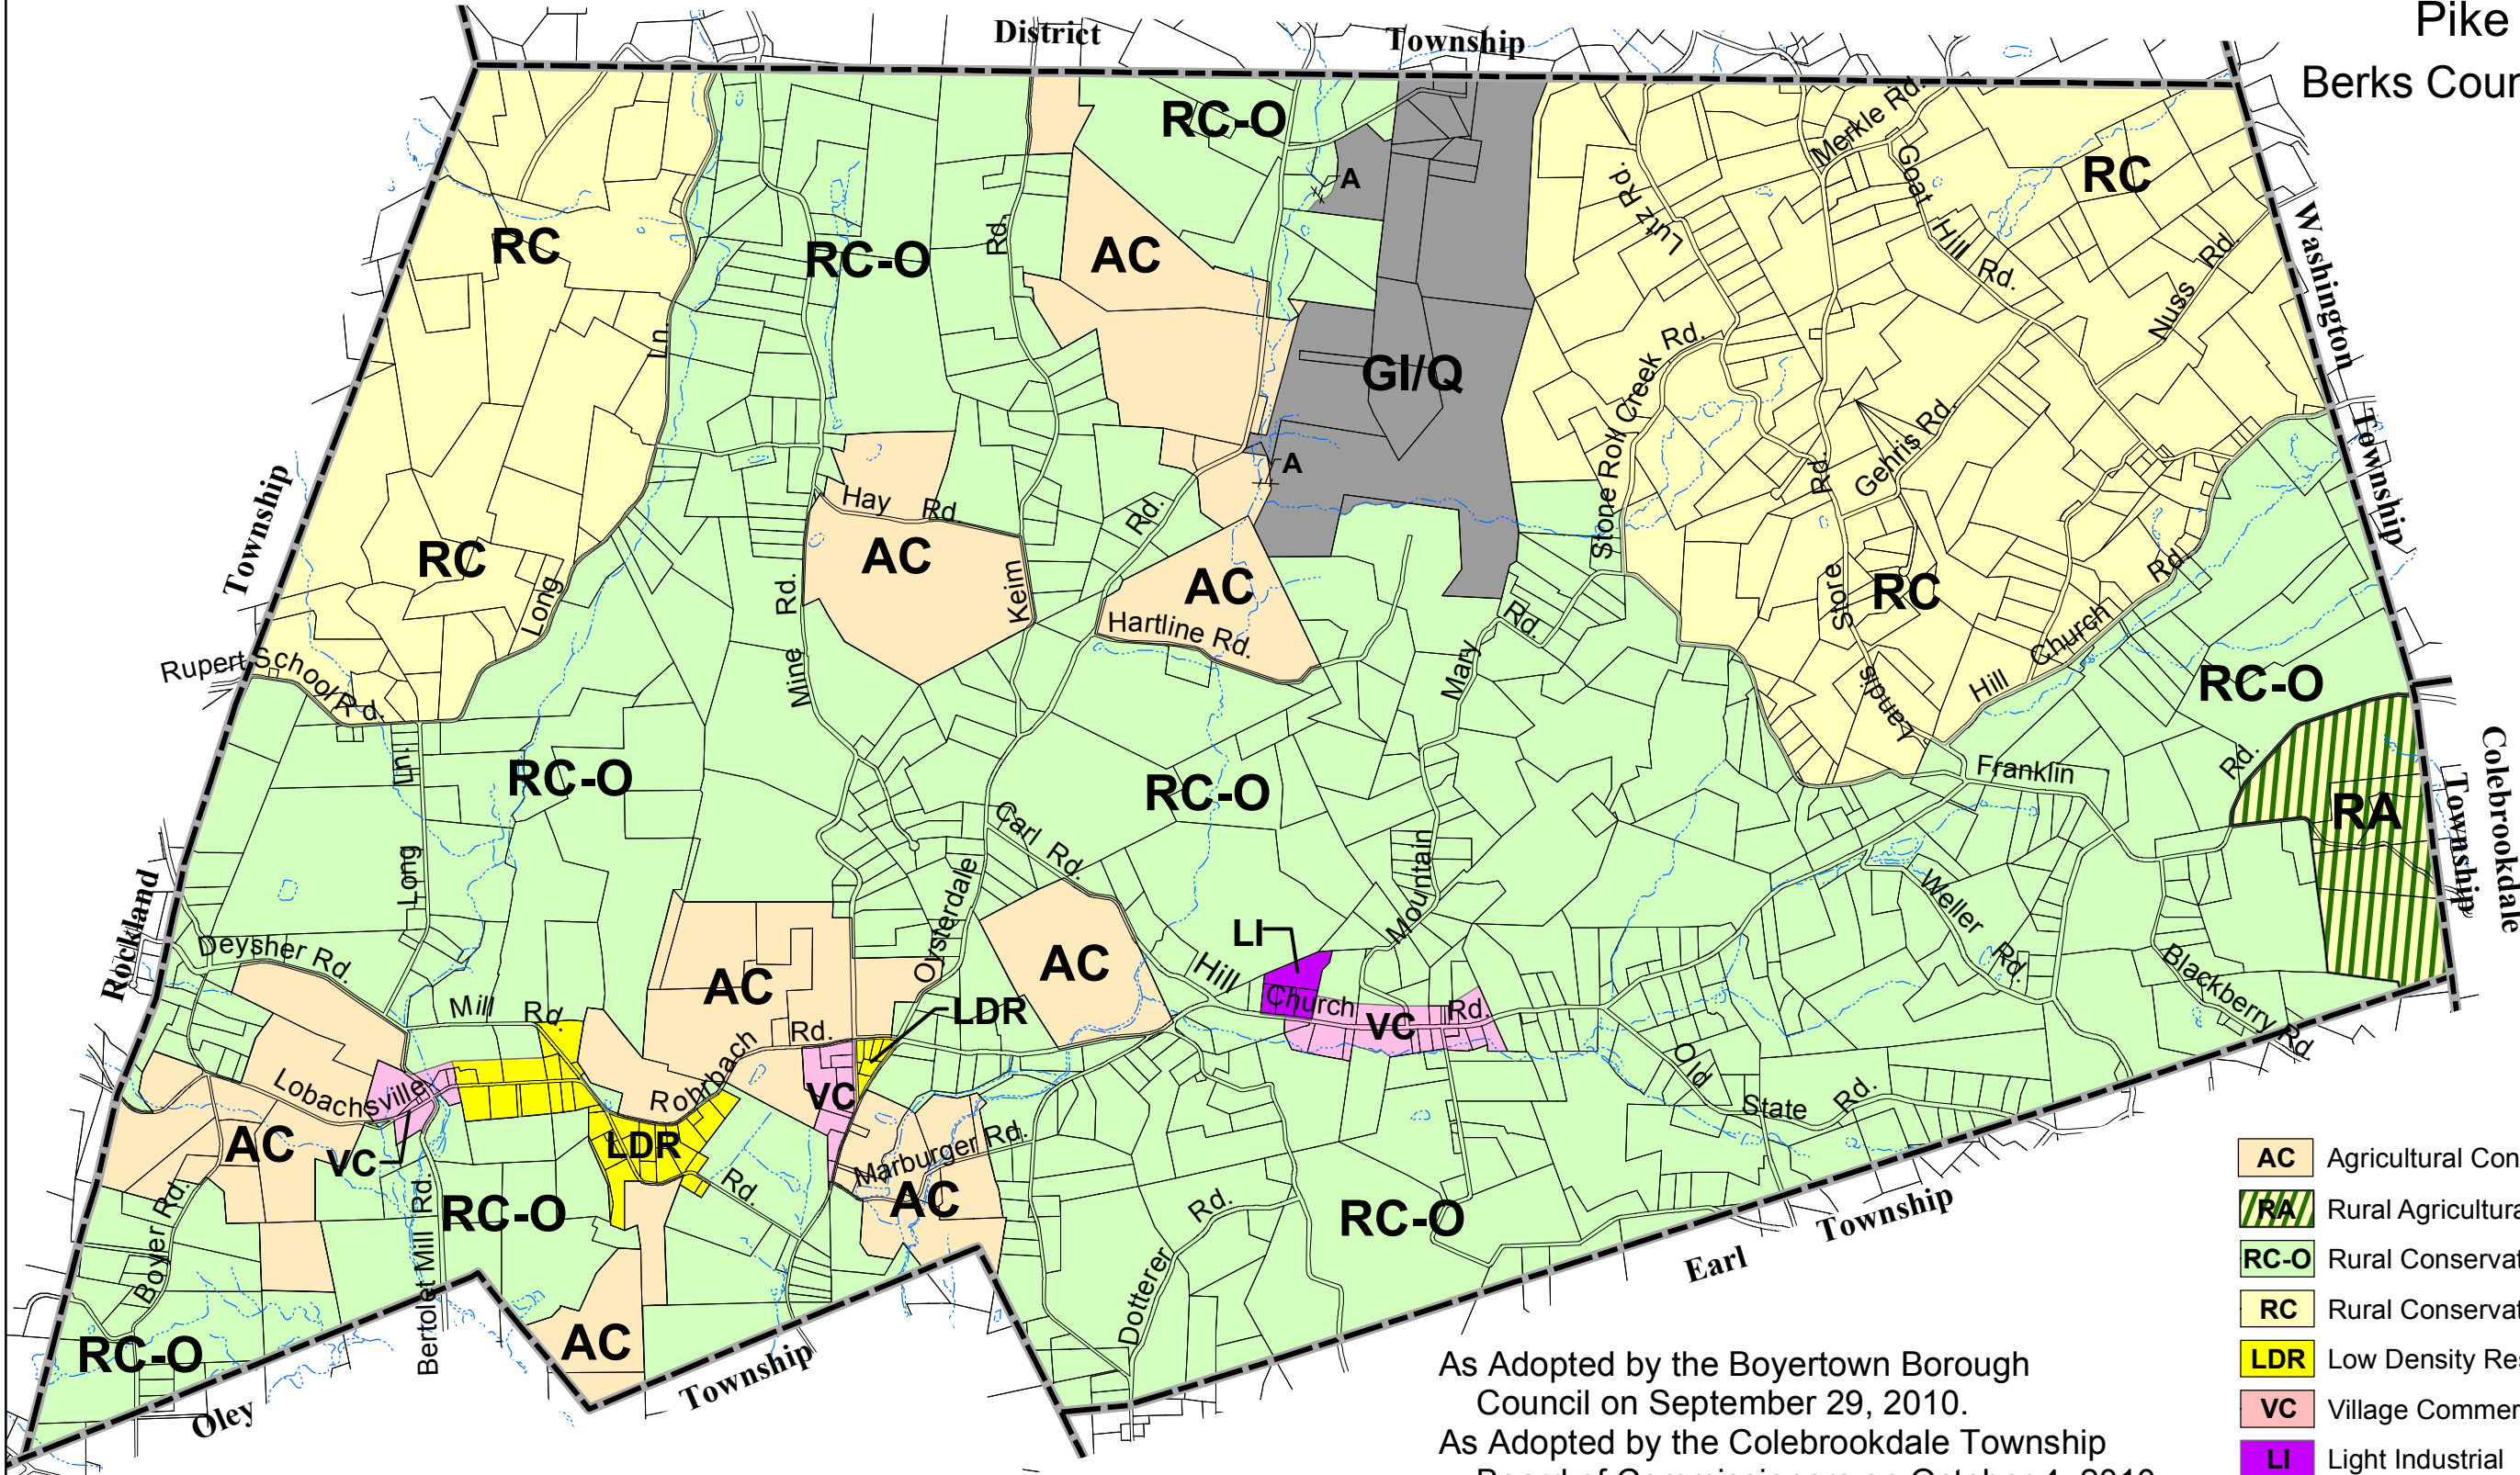

Zoning Map

Pike Township

Berks County, Pennsylvania

- AC Agricultural Conservation
- RA Rural Agricultural
- RC-O Rural Conservation-Open Space Option
- RC Rural Conservation
- LDR Low Density Residential
- VC Village Commercial
- LI Light Industrial
- GI/Q General Industrial/Quarry

Note:
 A = Zoning boundary is 100 feet from the top of the bank of the creek.

As Adopted by the Boyertown Borough Council on September 29, 2010.
 As Adopted by the Colebrookdale Township Board of Commissioners on October 4, 2010.
 As Adopted by the Pike Township Board of Supervisors on November 2, 2010.