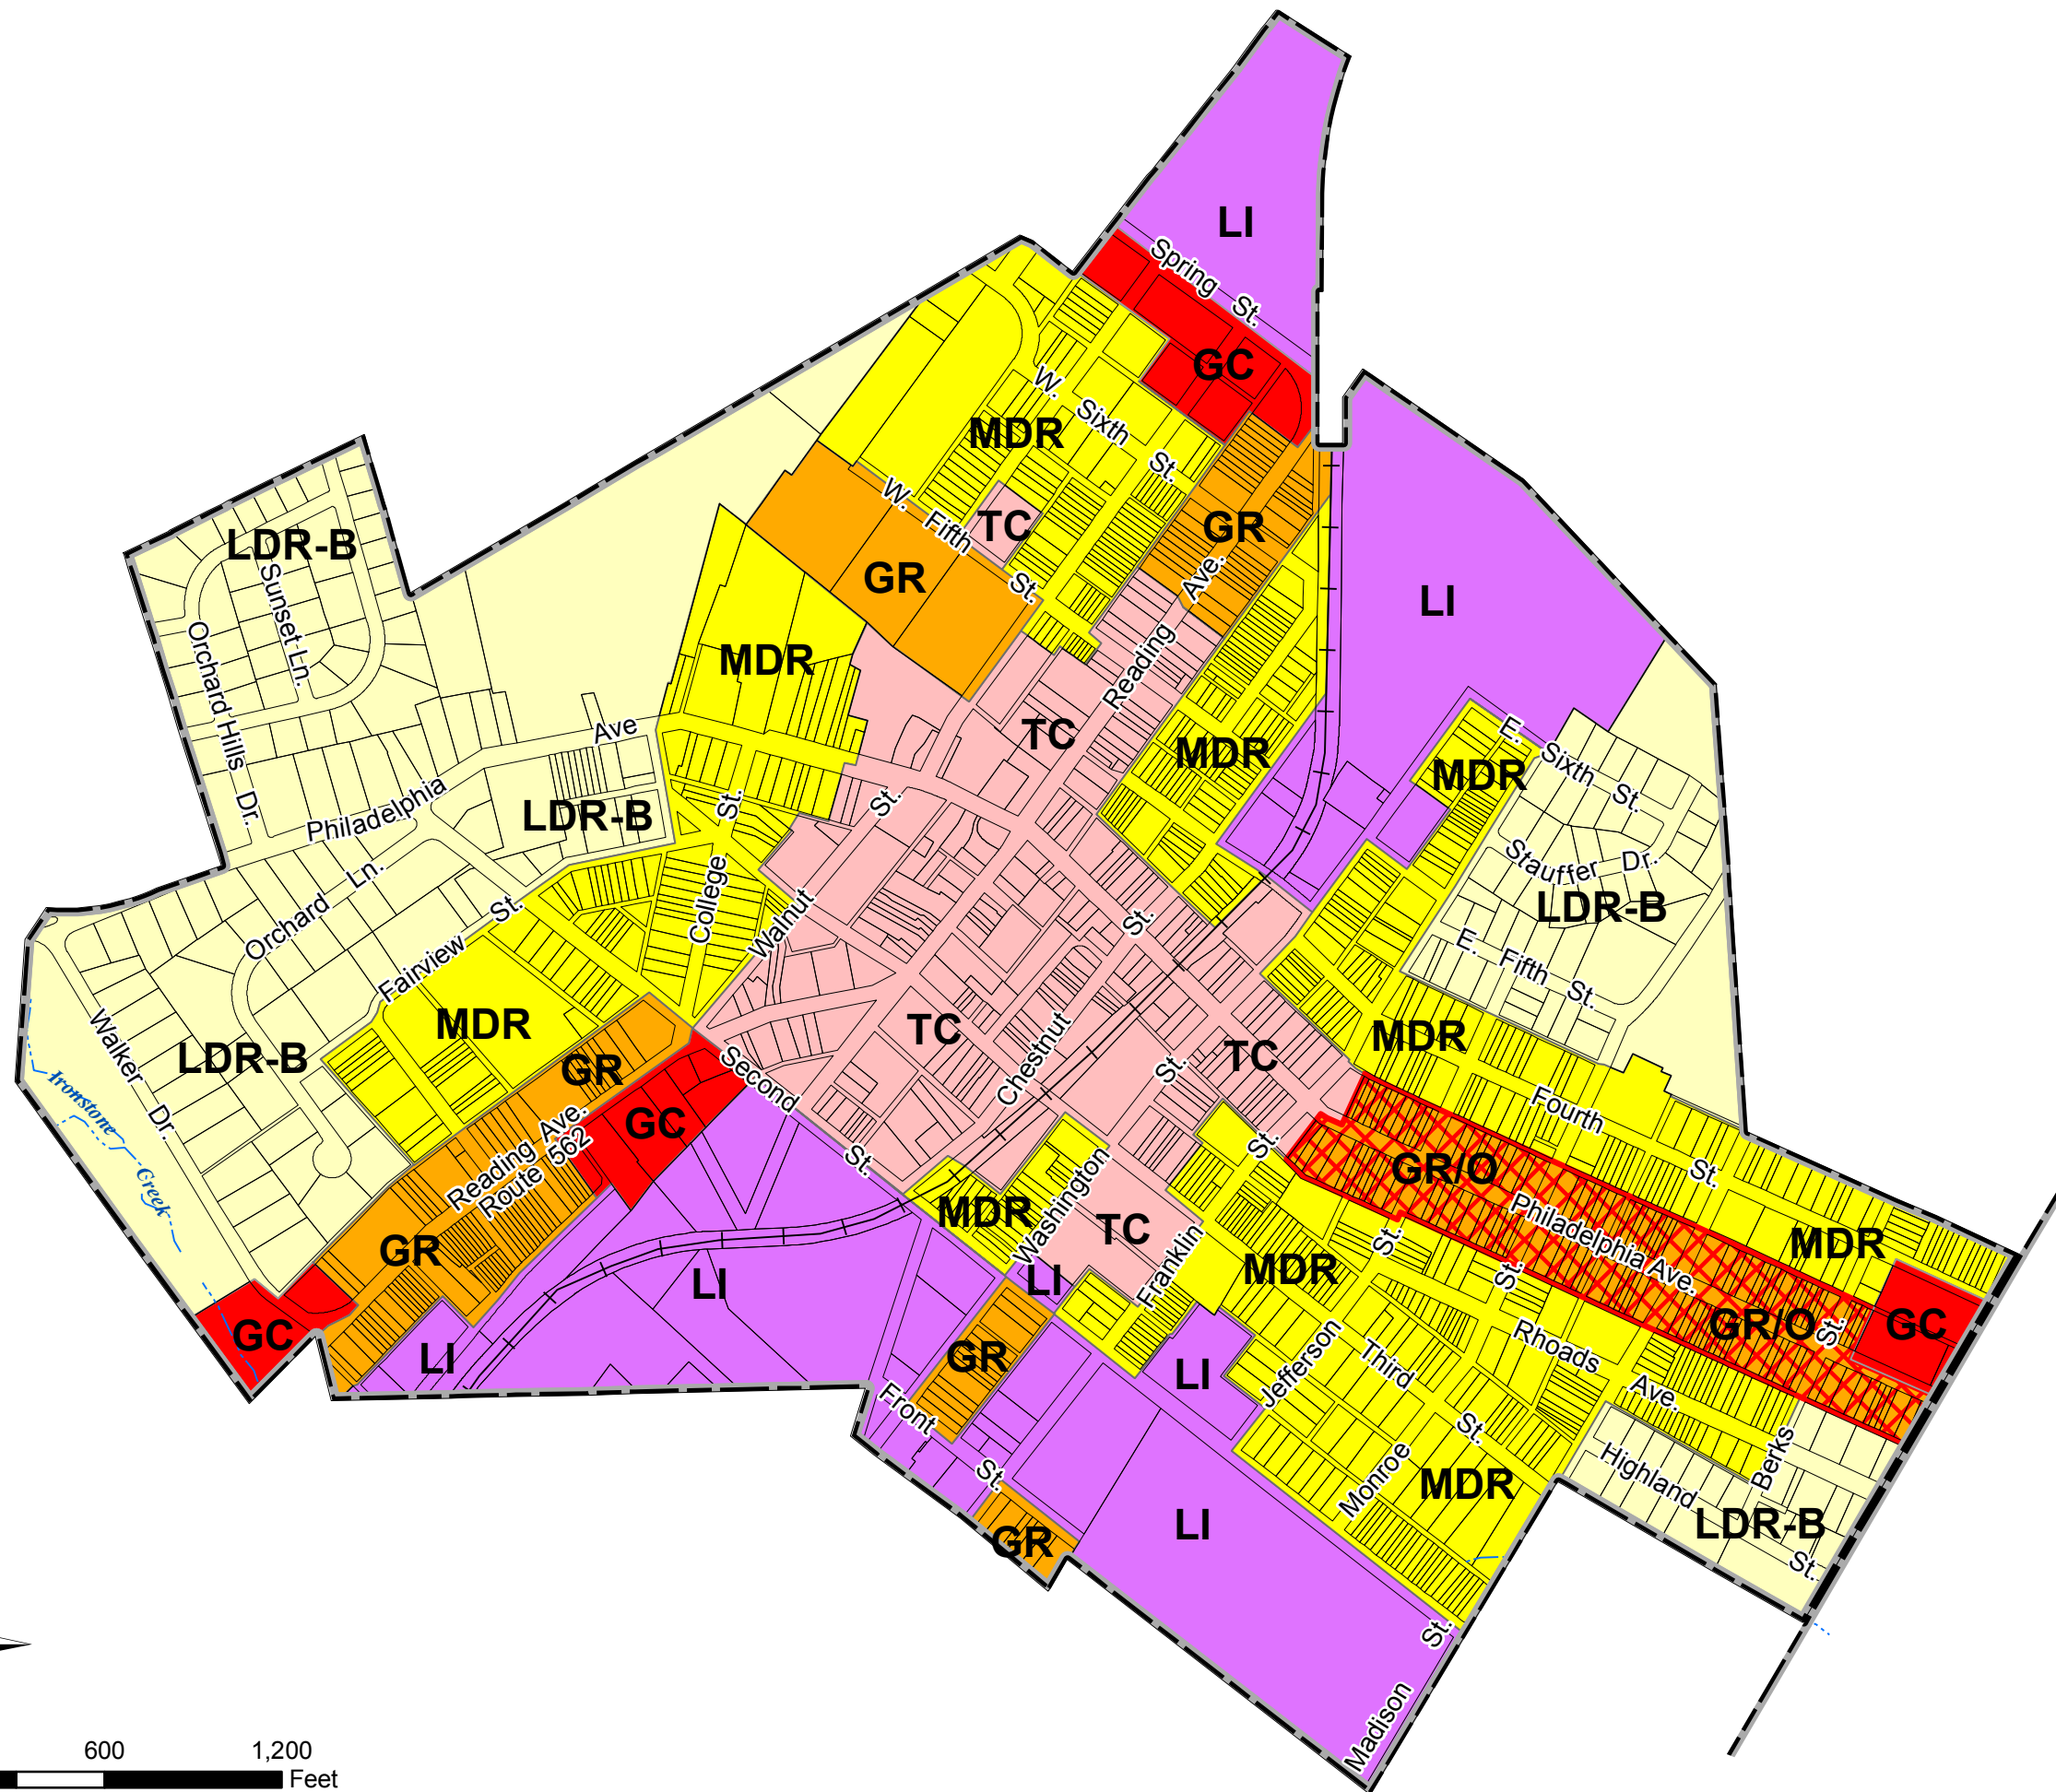

# Draft Zoning Map

## Borough of Boyertown

### Berks County, Pennsylvania

Base Map Information Provided by the Berks County Planning Commission